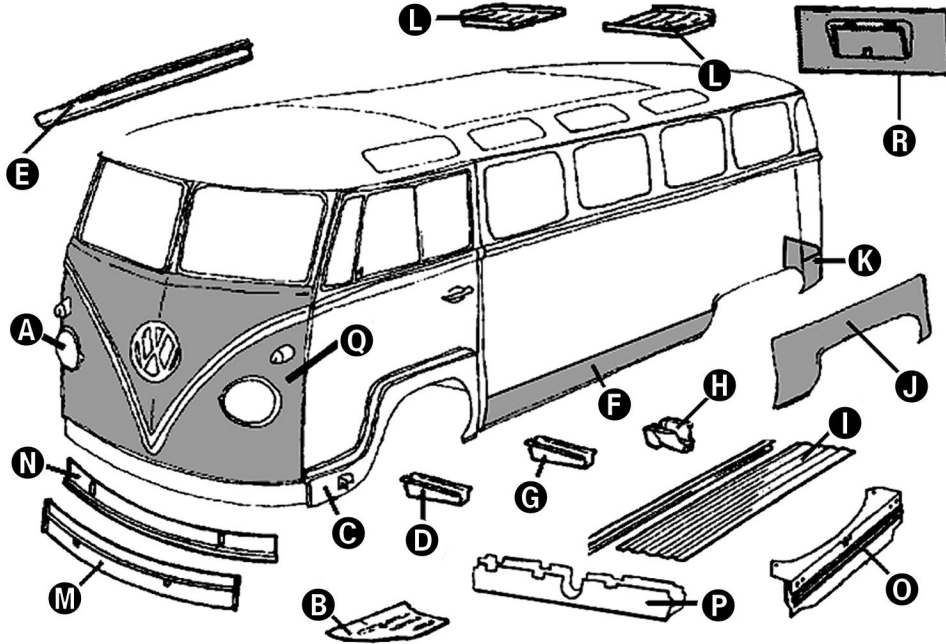

Early Bus -67

Part Number	Description	Years
A VNG-95-10-25-1	Head Light Bucket - Left	46 - 66
A VNG-95-10-25-2	Head Light Bucket - Right	46 - 66
B VWC-211-801-051-H	Floor Repair Panel - Left	55 - 67
B VWC-211-801-052-H	Floor Repair Panel - Right	55 - 67
C TAB-401-201	Front Wheel Arch - Left	55 - 67
C TAB-401-202	Front Wheel Arch - Right	55 - 67
D TAB-401-770	Front Outrigger (O.E. Type)	Up To - 67
E TAB-401-402	Right Rocker Panel Under Doors (outer skin only)	Up To - 67
E VWC-211-809-581-A	Rocker Panel - Right (complete inner/outer)	Up To - 67
F TAB-401-501	Rocker Panel - Left	Up To - 67
G TAB-401-780	Rear Outrigger (O.E. Type)	Up To - 67
H TAB-401-750	Rear Jack Support	Up To - 67
I TAB-401-700	Cargo Floor Section - 59"L x 15"W	Up To - 67
J TAB-402-511	Rear Wheel Arch - Left	Up To - 67
J TAB-402-512	Rear Wheel Arch - Right	Up To - 67
K TAB-401-530	Rear Corner Panel - Left or Right	Up To - 67
L VWC-211-813-163-X	Battery Tray - Left	Up To - 67
L VWC-211-813-164-X	Battery Tray - Right	Up To - 67
M VWC-211-703-073-A	Front Lower Nose Panel Behind Bumper	Up To - 67
N VWC-211-703-071-B	Inner Front End Support	Up To - 67
O TAB-401-620	Rear Apron	66 - 67
P TAB-401-820	Front Crossmember	Up To - 67
P TAB-401-830	Rear Crossmember	Up To - 67
Q TAB-401-010	Front Nose Panel (Truck Freight Only)	Up To - 67
R TAB-401-600	Engine Lid	66 - 67